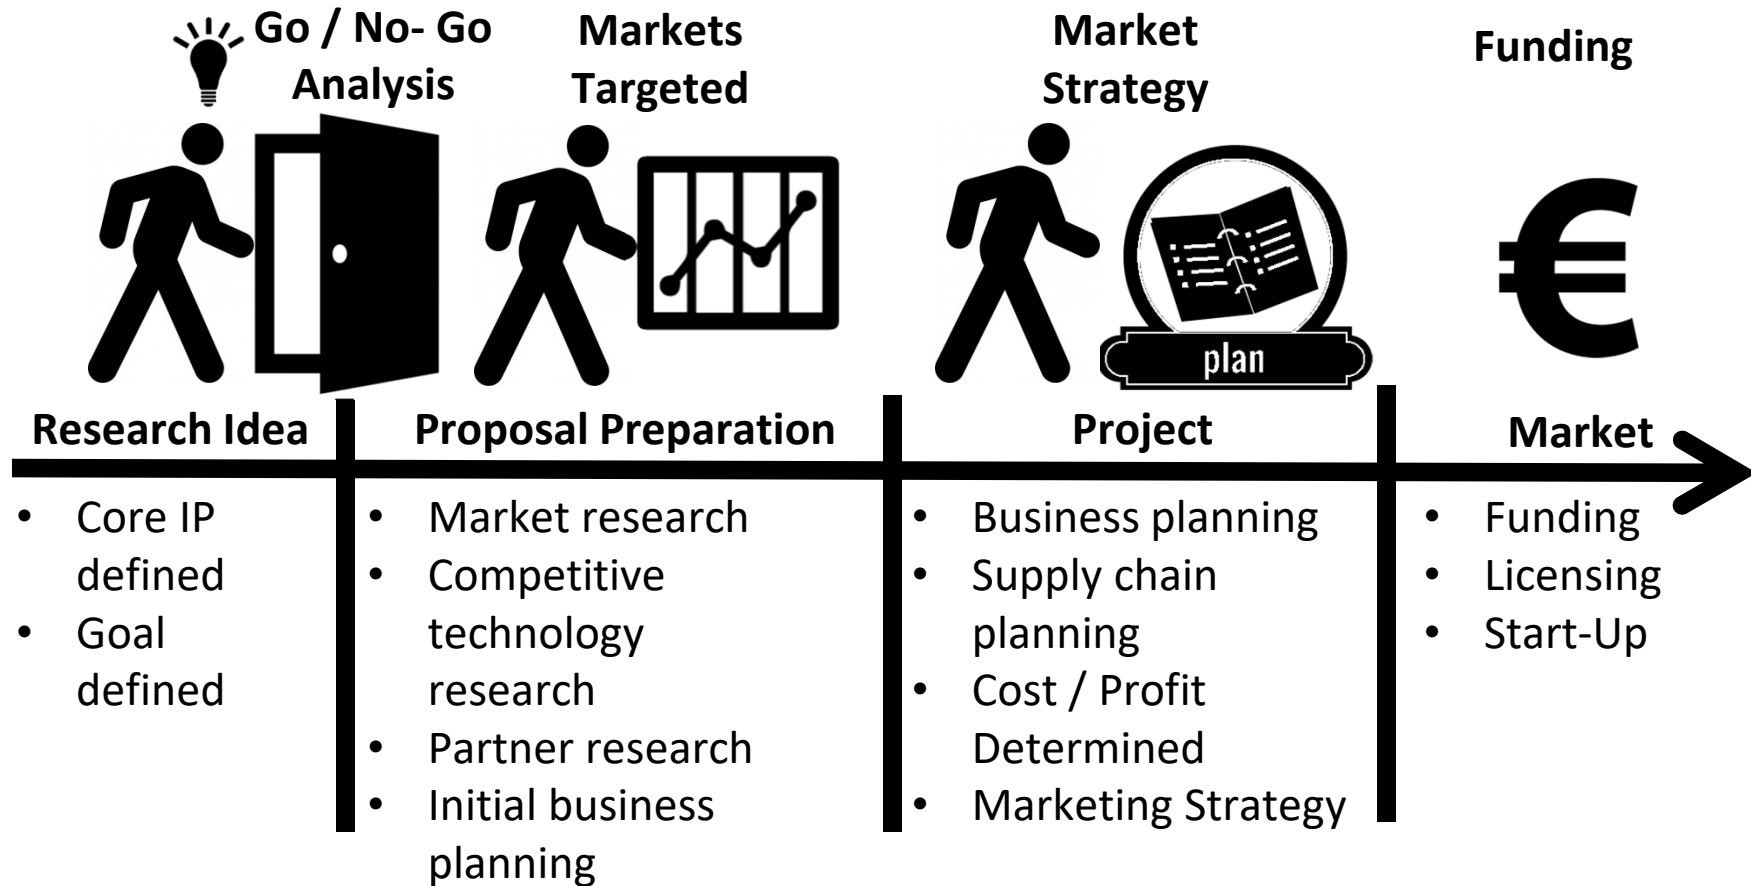

Innovation Management, Market Research, Market Strategy

Organisation Name:

Lance Leverette- Innovation Management

Adressed challenge(s)/ PPP(s):

Market entry, market sizing/value/growth, strategy, potential investors

Adressed topic(s) in Work Programme:

Innovation Management

Lance Leverette

Innovation and Market Strategy Consulting

Innovation Management

Contact details

Contact Person

Organization	Lance Leverette
Address	Uccle, Belgium
Phone	+32 485 62 37 07
E-mail	lance.leverette@gmail.com
Website	www.lanceleverette.com