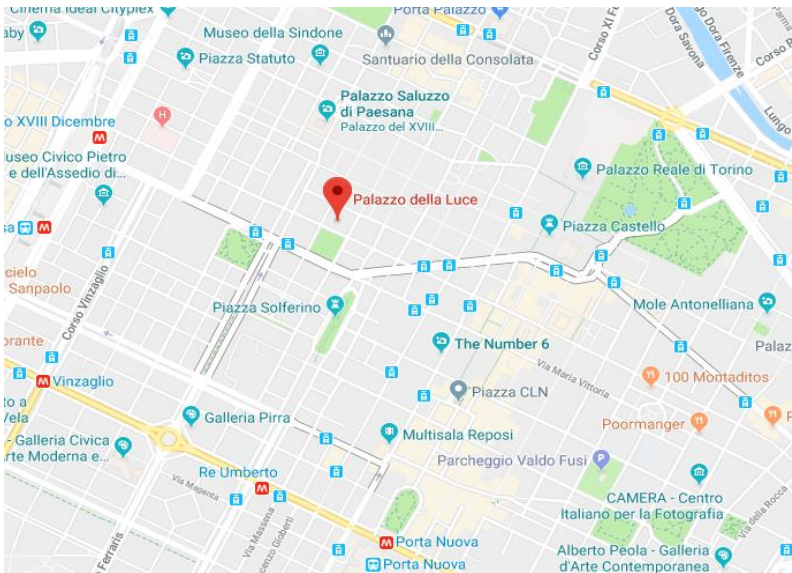

TRANSPORT SERVICE & HOTELS USEFUL INFORMATION

1. FROM TURIN-CASELLE AIRPORT TO TURIN CITY CENTER:

- The [SADEM bus service](#) is guaranteed to be run every 15 minutes on weekdays and every 30 minutes on public holidays. Travel time: 45/50 minutes.
- A [railway line](#) connects Turin Airport with Turin's Dora GTT station in 19 minutes. It is possible to calculate the route with public transport from Dora GTT to the center of Turin via the [GTT website](#).

2. FROM MILAN-MALPENSA AIRPORT TO TURIN CITY CENTER:

- If you arrive in Milan airport there is the train [Frecciarossa](#) that takes 1 hour till the Torino Porta Nuova center station.
- There is also a [bus transfer from Milano Malpensa](#) till Turin city center.

HOW TO GET TO THE TORINO FASHIONMATCH LOCATION:

29/30 June – 1 July 2019

Palazzo della Luce

Via Bertola 40,
10122 Turin

From Torino Porta Nuova Station: bus line 67 Stop SICCARDI – 432

The bus ticket can be purchased at the tobacconist's shop or at the automatic machine at the metro station.

HOW TO GET TO THE TORINO FASHION WEEK LOCATION:

27 June -03 July 2019

Bus line 18, 6, 61, 68, ST2 Stop CAVOUR – 774

Please note that you can easily walk to this location from the principal points of Turin Center (e.g. Piazza Castello, Porta Nuova Station, Piazza San Carlo, etc)