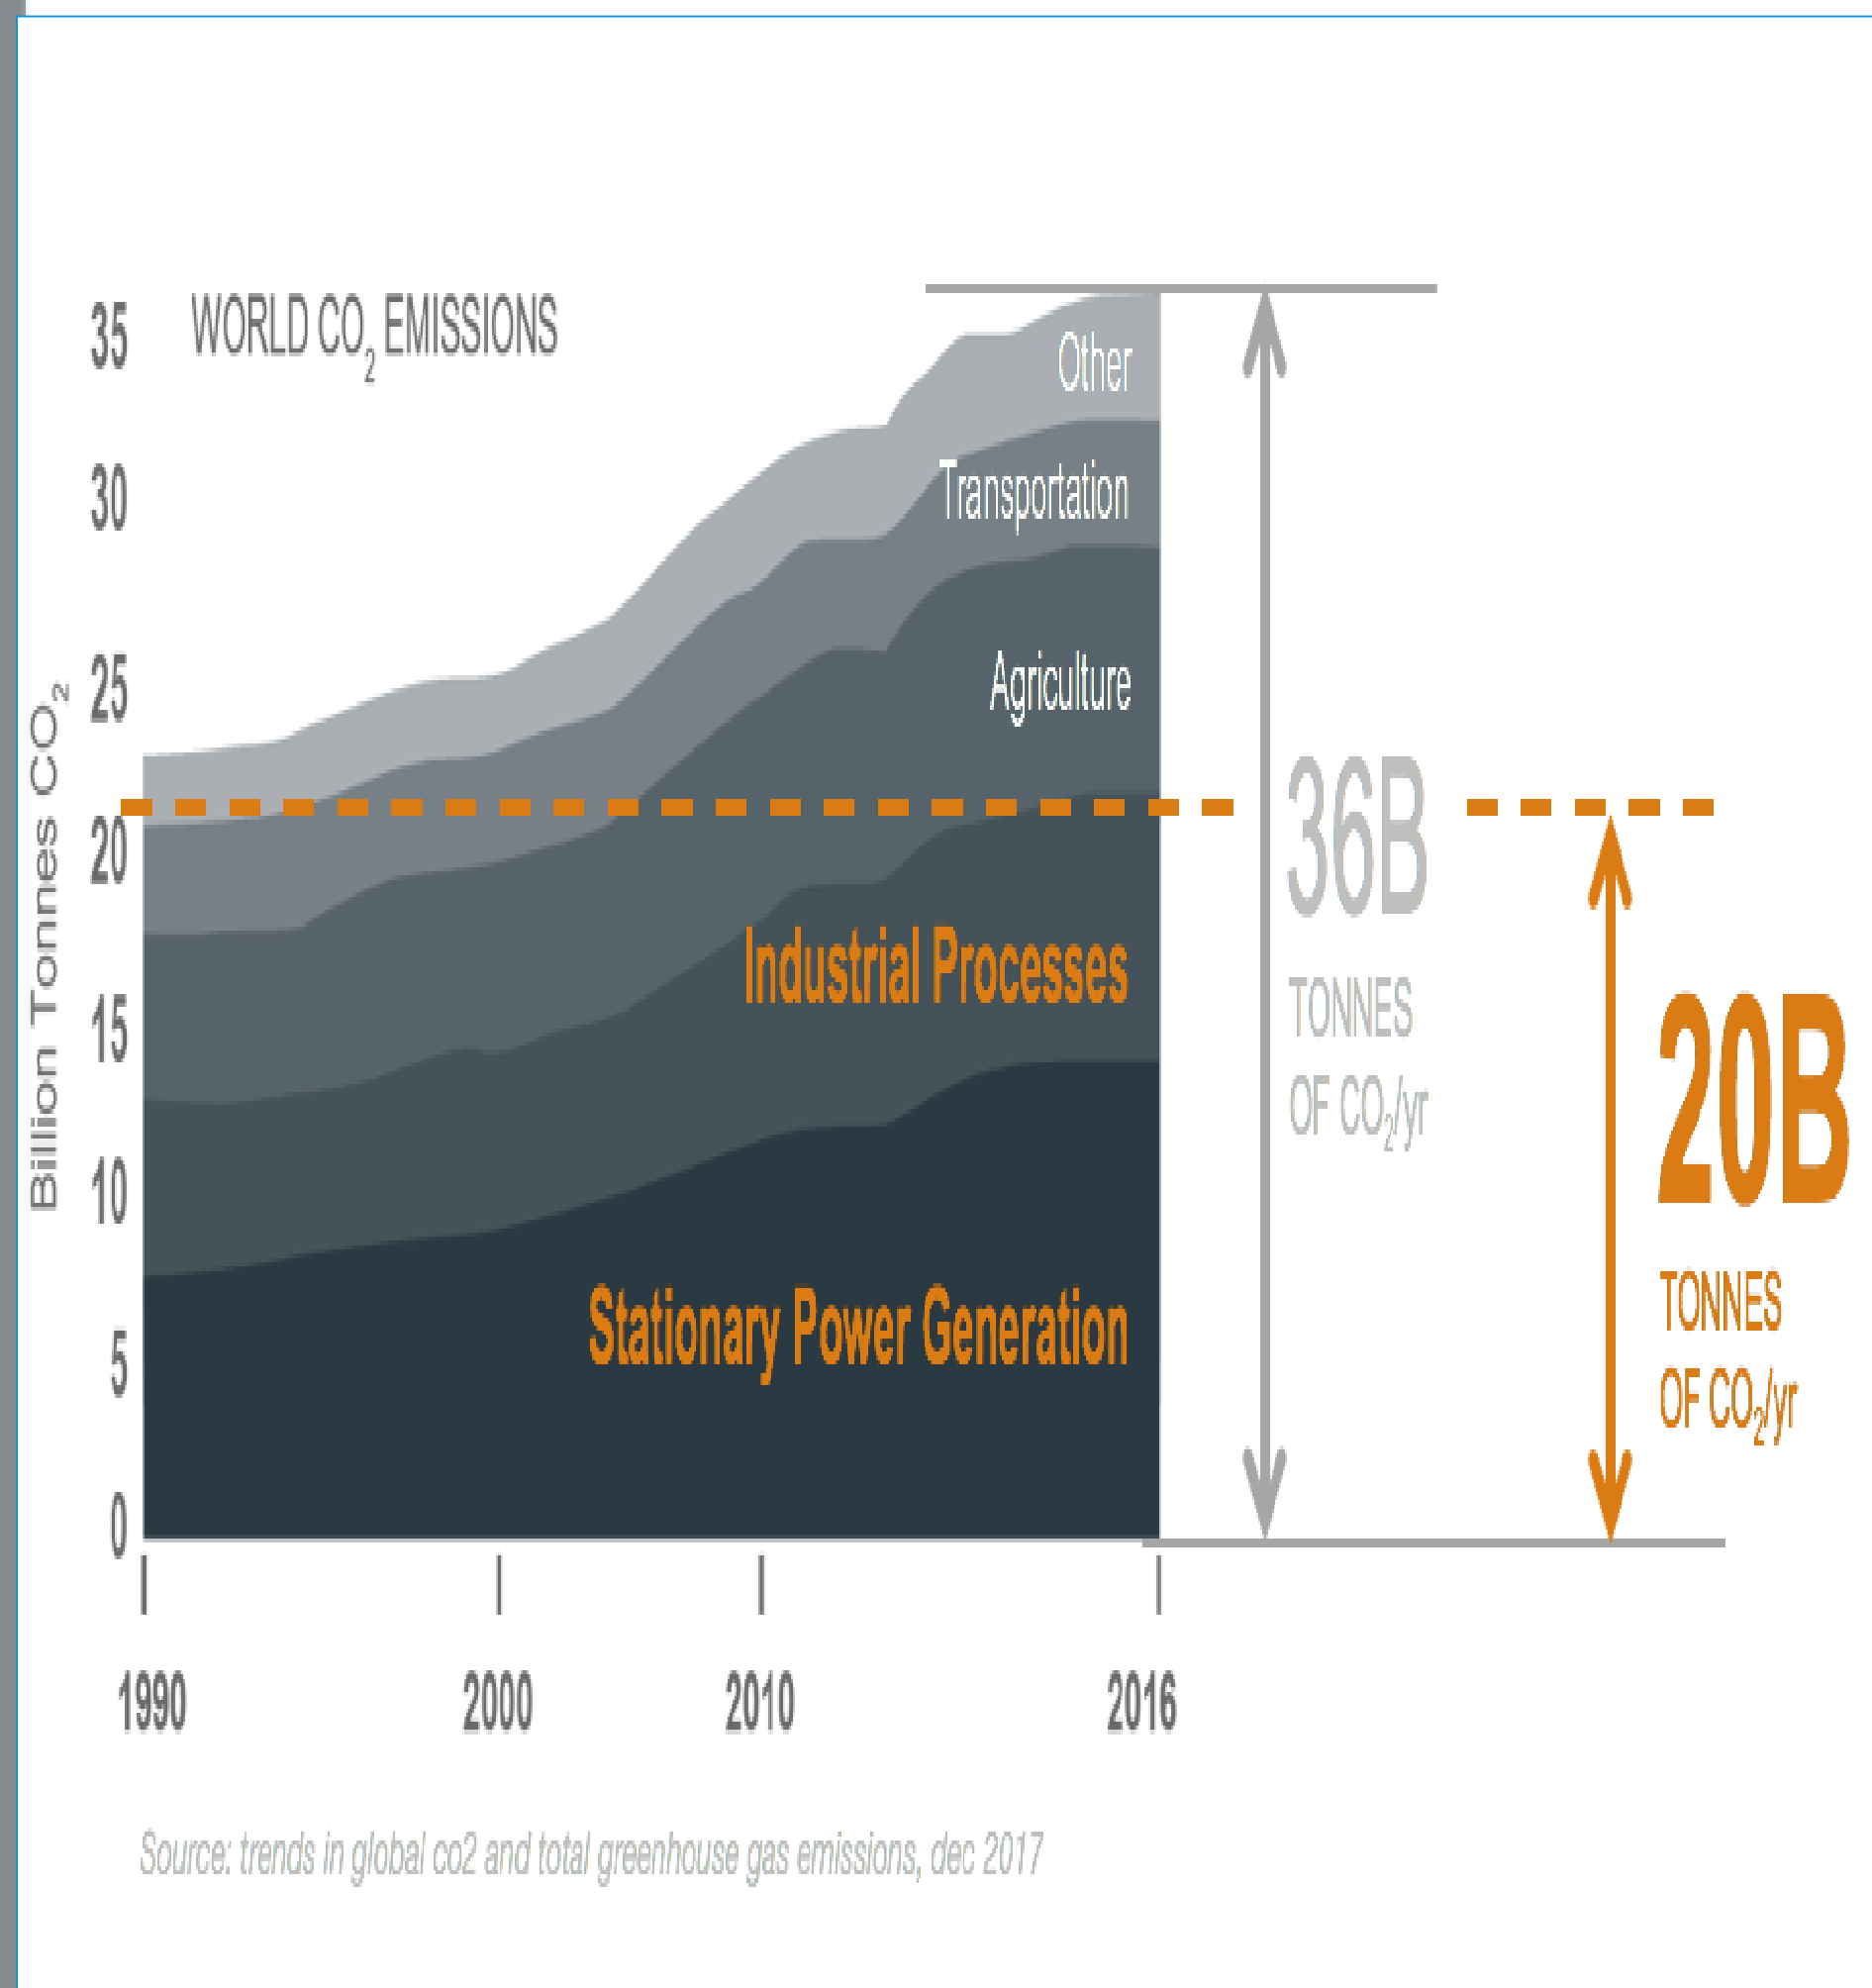

PROBLEM

We address two of the world's most pressing problems