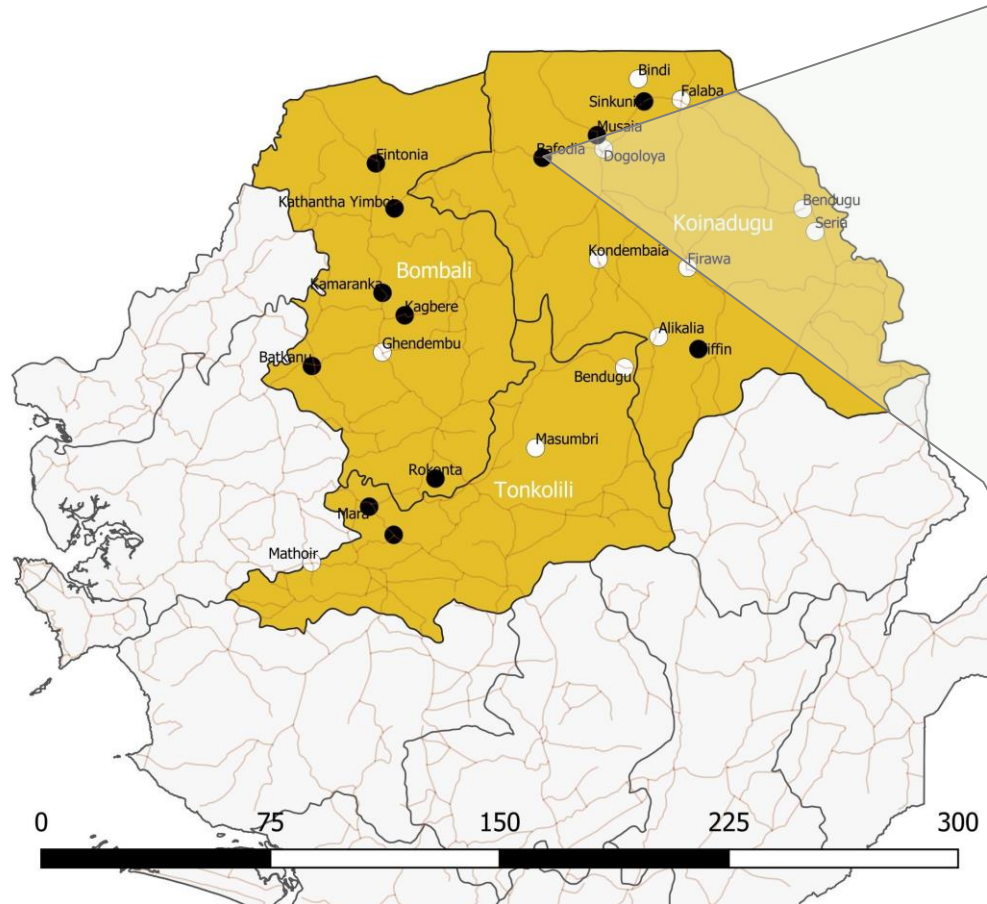

Winch Energy

Adapting to COVID-19

Powering Health Centres

Sierra Leone Mini-Grid Case Study

COVID-19 and Mini-Grid Demand

Sierra Leone Mini-Grid Case Study