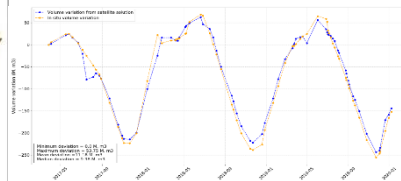

Copernicus EMS RM & RRM

Δ Water body volumes

Green & blue infrastructure

**EMSN113 Nigeria:
Crop change
detection in conflict-
affected areas**

Our project idea / expertise

- European Union & ESA project expertise
- Copernicus Emergency Management Service, Service Provider
- Rich experience in Space, Earth Observation (EO) applications using geographic information
- User oriented solutions using Machine Learning, Deep Learning, process automation and AI techniques
- Highly experienced in product Design, EO R&D, Testing, Analysis & Production