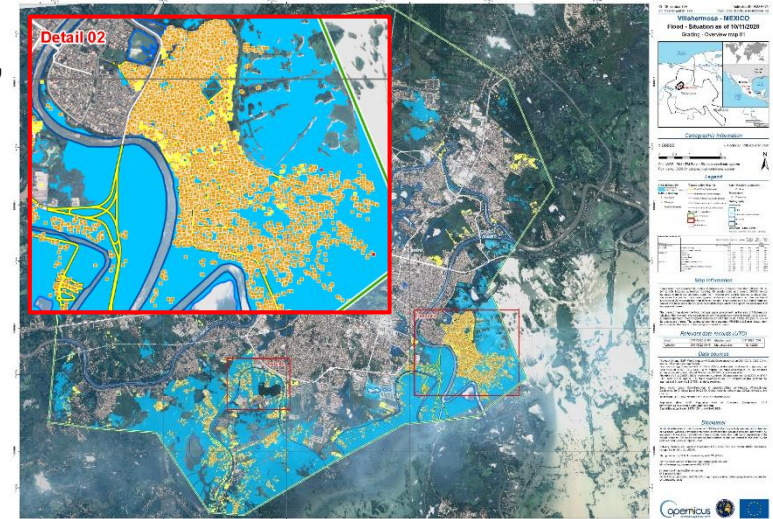

Organisation Name:

ICube-SERTIT, University of Strasbourg

Addressed topic(s):

Space, AI & Data
Design, R&D, Testing, Analysis & Production
Automation

ICube-SERTIT, University of Strasbourg

- Service Platform of ICube Laboratory
- Remote sensing, Rapid Disaster & Risk Mapping,
- Green, Blue and Light infrastructure monitoring
- ESA, FP5-7, H2020 & Horizon Europe work-package lead & partner

Copernicus EMS RM & RRM

Δ Water body volumes

Green & blue infrastructure

**EMSN113 Nigeria:
Crop change
detection in conflict-
affected areas**

Our project idea / expertise

- European Union & ESA project expertise
- Copernicus Emergency Management Service, Service Provider
- Rich experience in Space, Earth Observation (EO) applications using geographic information
- User oriented solutions using Machine Learning, Deep Learning, process automation and AI techniques
- Highly experienced in product Design, EO R&D, Testing, Analysis & Production