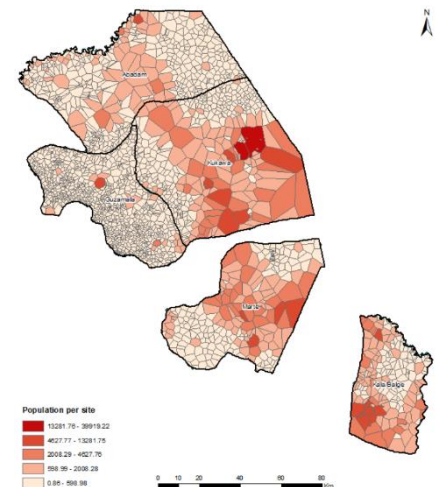

Copernicus EMS RM & RRM

Δ Water body volumes

Green & blue infrastructure

**EMSN113 Nigeria:
Crop change
detection in conflict-
affected areas**

Our project idea / expertise

- European Union & ESA project expertise
- Copernicus Emergency Management Service, Service Provider
- Rich experience in Space, Earth Observation (EO) applications using geographic information
- User oriented solutions using Machine Learning, Deep Learning, process automation and AI techniques
- Highly experienced in product Design, EO R&D, Testing, Analysis & Production