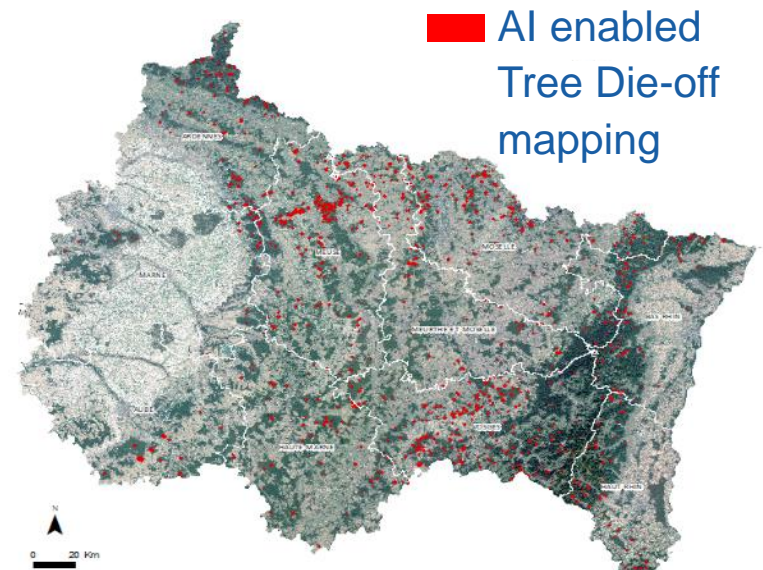

Our project idea / expertise

- European Union & ESA project expertise
- Copernicus Emergency Management Service, Service Provider
- Rich experience in Space, Earth Observation (EO) applications using geographic information
- User oriented solutions using Machine Learning, Deep Learning, process automation and AI techniques
- Highly experienced in product Design, EO R&D, Testing, Analysis & Production

Automation, Machine Learning, Deep Learning