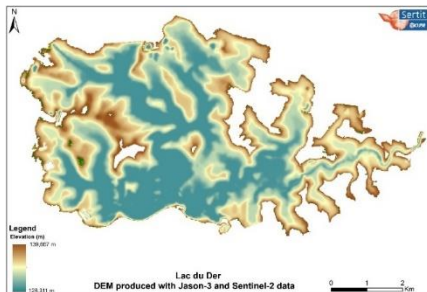

Copernicus EMS RM & RRM

Δ Water body volumes

Green & blue infrastructure

**EMSN113 Nigeria:
Crop change
detection in conflict-
affected areas**

Our project idea / expertise

- European Union & ESA project expertise
- Copernicus Emergency Management Service, Service Provider
- Rich experience in Space, Earth Observation (EO) applications using geographic information
- User oriented solutions using Machine Learning, Deep Learning, process automation and AI techniques
- Highly experienced in product Design, EO R&D, Testing, Analysis & Production