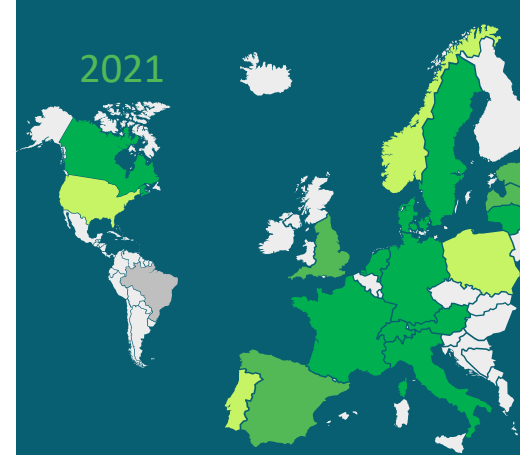

Farming is in our DNA

Journey since 2018

Launch

2019

900% revenue Growth
& Profitable

2020

WORLD'S biggest
- in our field

2021

The Future

2022+

FarmDroid

- Current status

- *Located in Vejle, Denmark*
- *Test facility at Harreby and Ravnholtgård*
- *+ 50 Employees*
- *Operational in +15 Countries, with more coming*
- *More than 300 active units*