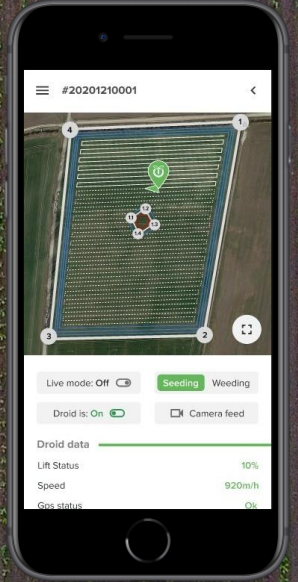

FARMDROID

Weed is the enemy of yield

Research suggests up to 80% of yield can be lost due to lack of weed control

Insufficient weed control

FarmDroid – weed control

Our Product - FarmDroid FD20

Solar Powered

24/7
Operation

Chemical
Free

Adaptability

Crops

Tested more than 75 crops

Configurations

Delivered +25 different row and tool configurations – adapted to the farmers needs.

MADE FOR FARMERS
BY FARMERS