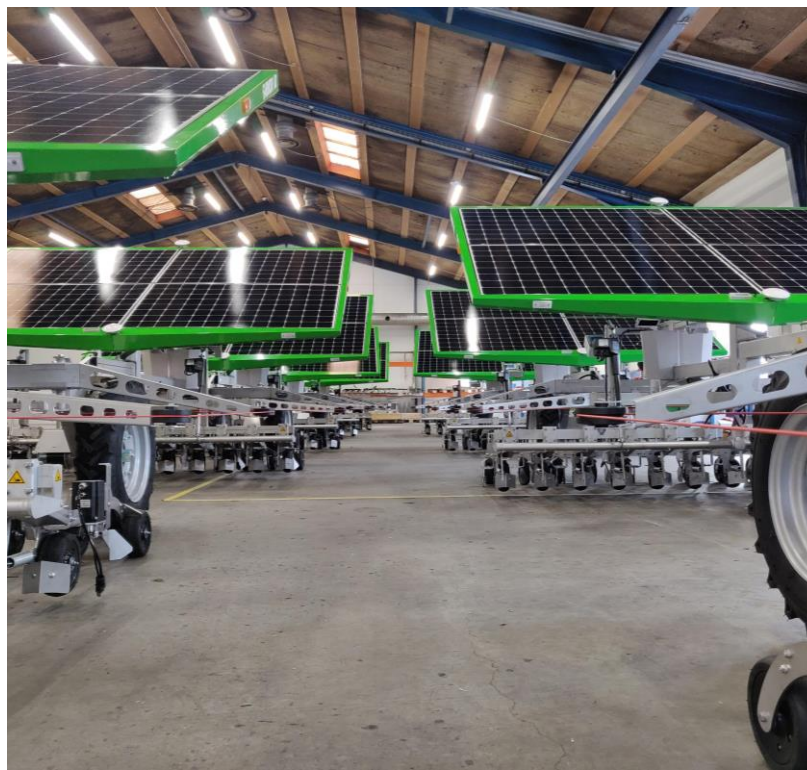

24/7
Operation

Chemical
Free

Adaptability

Crops

Tested more than 75 crops

Configurations

Delivered +25 different row and tool configurations – adapted to the farmers needs.

MADE FOR FARMERS
BY FARMERS

The Future

2022+

FarmDroid

- Current status

- *Located in Vejle, Denmark*
- *Test facility at Harreby and Ravnholtgård*
- *+ 50 Employees*
- *Operational in +15 Countries, with more coming*
- *More than 300 active units*