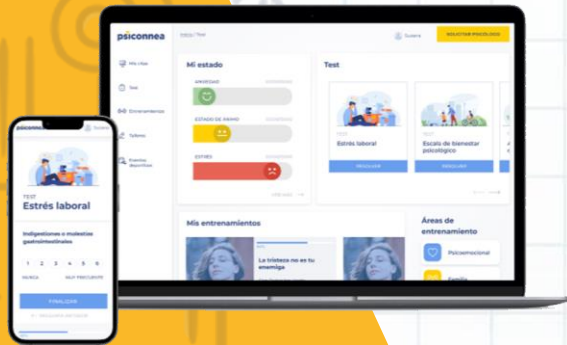

Milestones

EIT AI Challenge

Americas Emerge
2023 Miami

ENISA loan